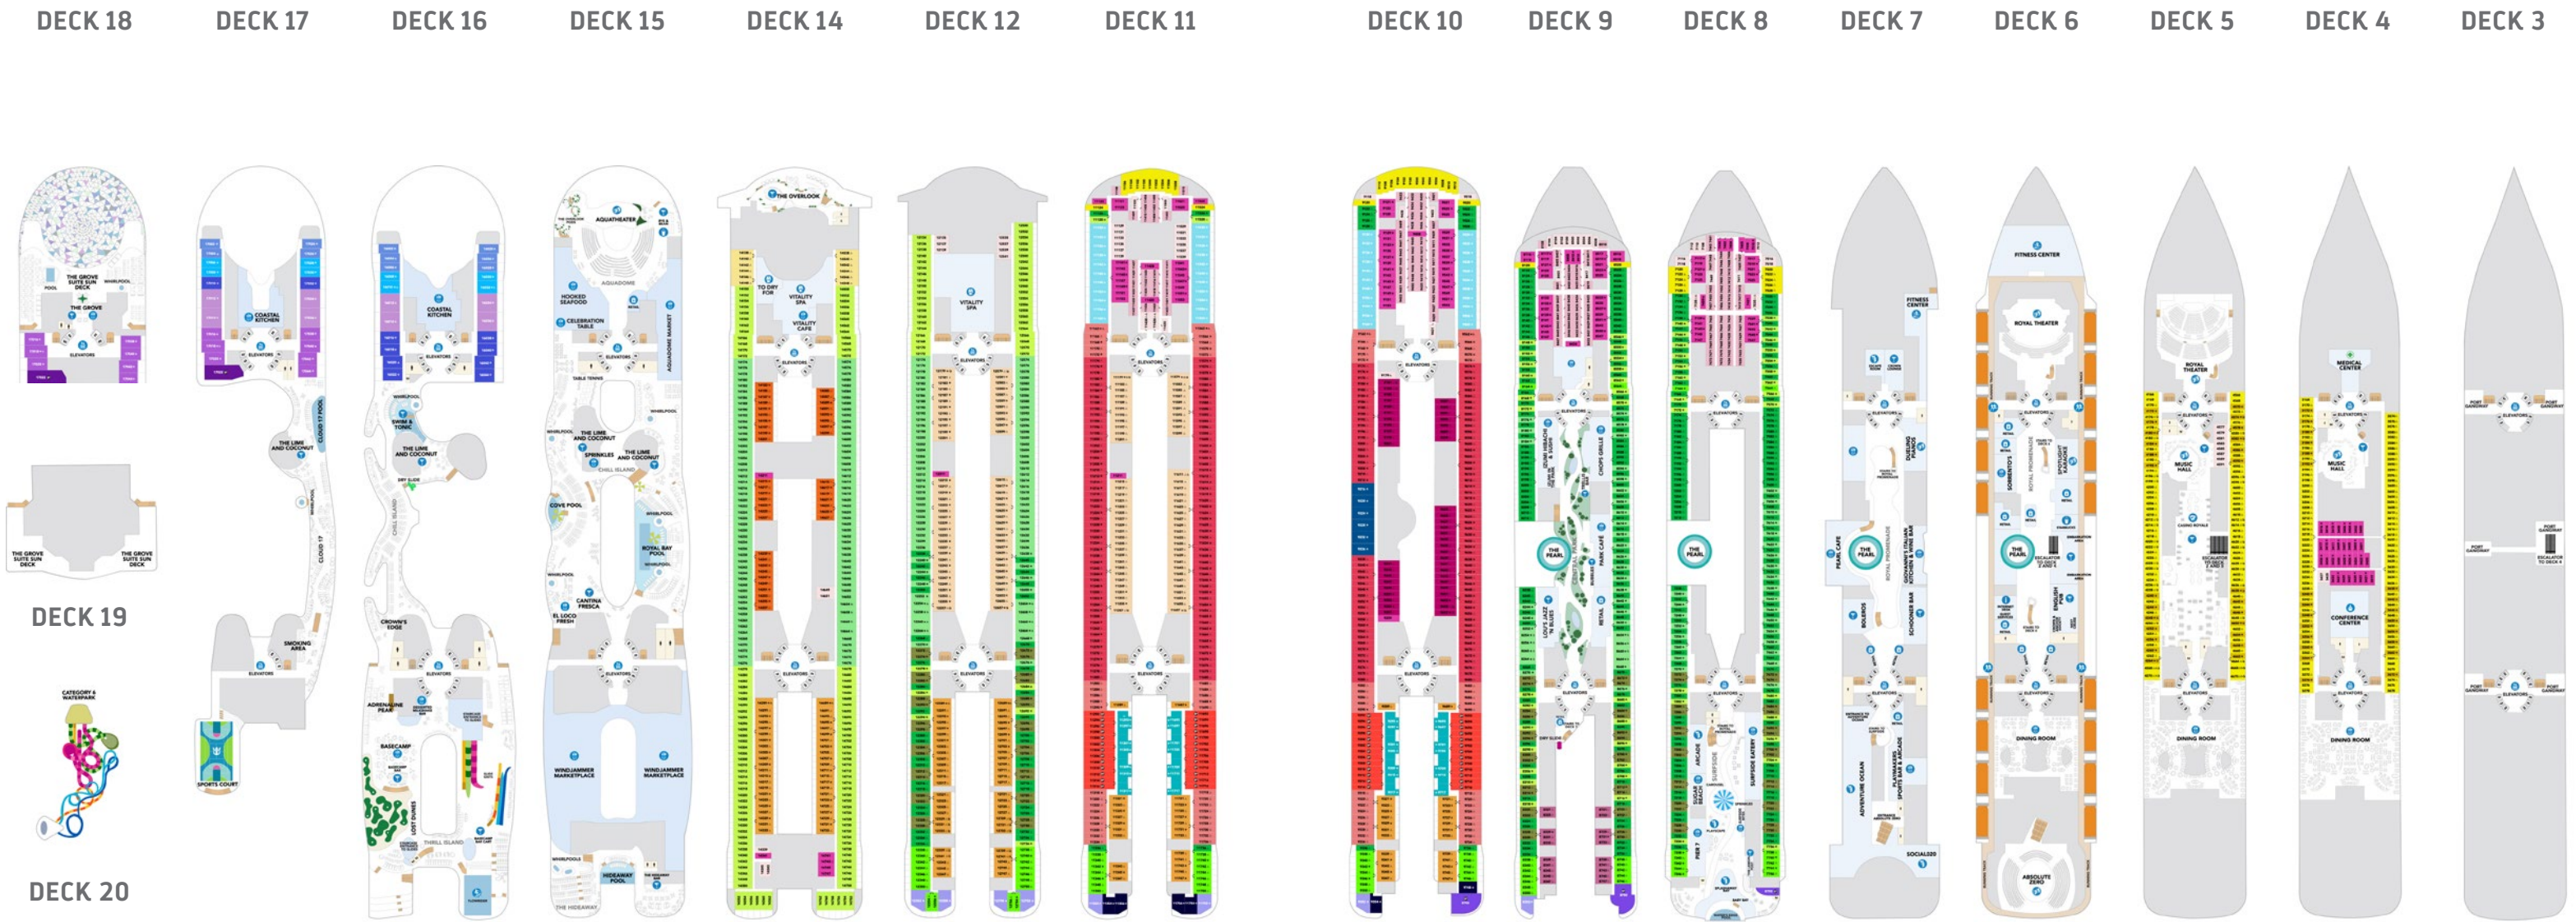

Music Hall

Absolute Zero

Conference Room

EVENT VENUES		DECK	PRIVATE VENUE	SEATED CAPACITY	RECEPTION CAPACITY
THEATERS	Royal Theater* — Our dramatic main theater	4 & 5	✓	1,229	
	Absolute Zero* — Ice-skating rink and multipurpose activity complex with stadium seating	6	✓	789	810
NEIGHBORHOODS*	Surfside — Outdoor pools, bars, restaurants, carousel, shops, an arcade and more	7	✓	300	500
	The Hideaway — Dramatic aft-facing views, infinity pool, and bar just for adults	15	✓	231	226
CONFERENCE CENTER**	Quantum Conference Room	3	✓	64	
	Oasis Conference Room	3	✓	64	
	Quantum + Oasis Conference Rooms	3	✓	130	
	Voyager Conference Room	3	✓	64	
	Oasis + Voyager Conference Rooms	3	✓	128	
	Cloud 17 — An upscale retreat tucked away on the top deck	17			500
	All Rooms Combined	3	✓	190	
BARS CLUBS LOUNGES	Music Hall — Spirit of rock and roll with shows, billiard tables and two bars	3 & 4	✓	331	350
	The Attic — Family shows, adult comedy, guest entertainers	6	✓	159	200
	Dueling Pianos* — Sing-alongs with nightly performances	6	Roped off	103	110
	Boleros — Follow the Latin beat and cool down with a mojito	6	Roped off	85	100
	Spotlight Karaoke — Karaoke lounge with private rooms	5	✓	105	120
	Lou's Jazz 'n Blues* — Soulful sounds and sips in Central Park	8	✓	87	110
	The Hideaway Bar — Beach club bar with the best ocean views	15	✓	98	110
	The Overlook — Two levels of ocean views and lounge seating in the AquaDome	15	✓	212	250
Overlook Pods* — Five elevated hangout spots to gather and connect	15	✓	52*		

[^]Overlook Pods capacity is 52 only when all 5 pods are booked.

Star of the SeasSM

AT-A-GLANCE

- Maiden voyage: August 2025
- Gross tonnage: 250,800
- Staterooms: 2,805
- Guest capacity: 7,514
- Crew to serve you: 2,350
- 8 neighborhoods
- 26 dining options
- Pools and Whirlpools
- Rock Climbing Wall
- FlowRider Surf Simulator
- Ice-skating rink
- Hideaway Pool
- Crown's Edge
- Laser Tag