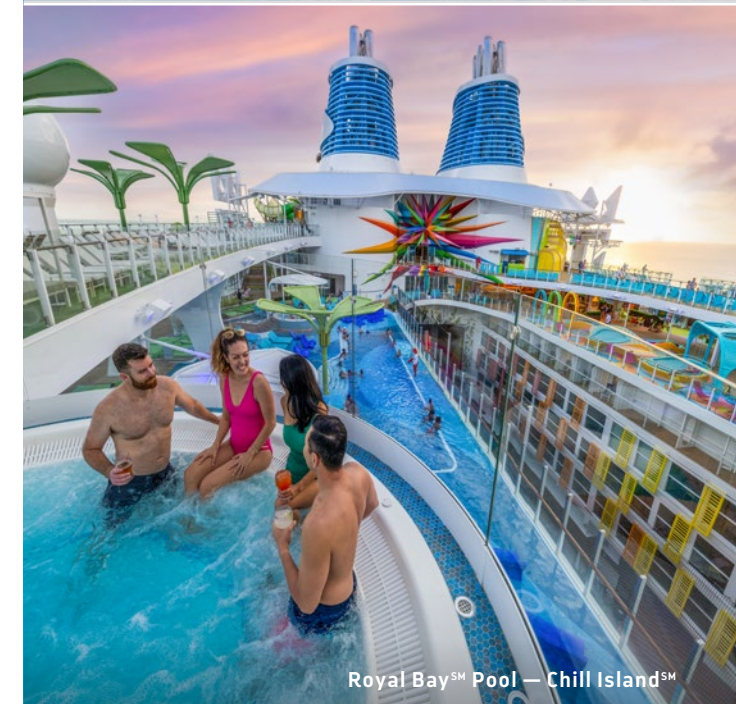

EVENTS HAVE NEVER BEEN BOLDER

The new *Star of the Seas*^{SM} is a record-breaking, memory-making marvel offering unforgettable experiences at every turn. It's full throttle thrills that take team building to new heights, like an aerial adventure that dangles you 154 feet above the ocean. An all-you-can-swim buffet of seven different pools for upgraded down time. Over 40 ways to connect over meals and toast to new adventures. And plenty of Royal Caribbean® favorites sparkling with updates and newfound pizzazz. Plus dedicated meeting facilities, cutting edge technology and accommodations that are sure to leave attendees impressed. There's no better place for your next event than *Star of the Seas*.

ONBOARD EXPERIENCE

ACTION-PACKED ON DECK

- **Crown's Edge^{SM}** — Take on an obstacle course challenge like no other
- **Category 6** — Plunge down 6 record-breaking slides at the largest waterpark at sea
- **FlowRider® surf simulator** — Grab a board and hang ten on the 40-foot-long surf simulator
- **Adrenaline Peak^{SM}** — Reach the top of the rock climbing wall and enjoy an unparalleled view 40 feet above deck
- **Surfside^{SM}** — A stay-all-day neighborhood full of fun by the gallon, bites and bars, a carousel and more
- **Absolute Zero^{SM}** — Put your event on ice with a spin on the rink; we provide the skates, you show off the moves
- **Laser tag** — Go head to head in a glow-in-the-dark laser tag clash in *Rise of Poseidon^{SM}*
- **Pickleball** — Unleash your competitive spirit and show off your pickleball moves on the Sports Court
- **PLUS** — Mini Golf • Sports Court • Vitality^{SM} at Sea Fitness Center, and more

RELAX YOUR SEA LEGS