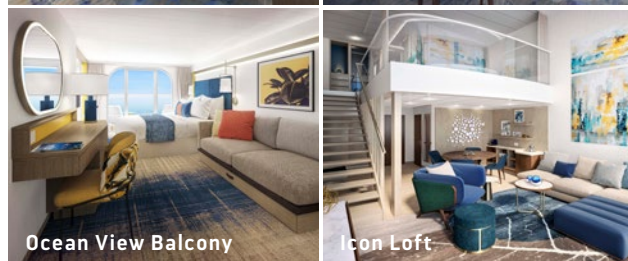

EXCLUSIVE EXPERIENCES

Your Royal Genie and Concierge craft moments just for you.

INCLUSIVE AMENITIES

Complimentary services and amenities make every last detail unforgettable.

UNPARALLELED ACCOMMODATIONS

Retreat to the most spacious luxury suites at sea.

WIDE RANGE OF STATEROOMS

*Star of the Seas*SM offers a wide variety of accommodations, from balcony staterooms to suites, connecting staterooms, and luxurious, two-level lofts.

Sunset Junior Suite

Owner's Suite