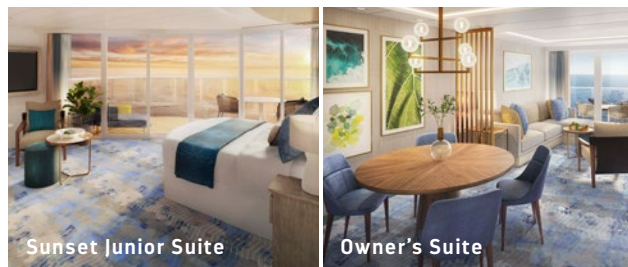

*Fee applies.

For more information on Event Customization Options visit [RoyalCaribbeanIncentives.com/Event-Venues](https://www.royalcaribbean.com/Event-Venues)

ACCOMMODATIONS

Total Staterooms: 2,805

Royal Loft Suite

EXCLUSIVE EXPERIENCES

Your Royal Genie and Concierge craft moments just for you.

INCLUSIVE AMENITIES

Complimentary services and amenities make every last detail unforgettable.

UNPARALLELED ACCOMMODATIONS

Retreat to the most spacious luxury suites at sea.

WIDE RANGE OF STATEROOMS

*Star of the Seas*SM offers a wide variety of accommodations, from balcony staterooms to suites, connecting staterooms, and luxurious, two-level lofts.

Sunset Junior Suite

Owner's Suite